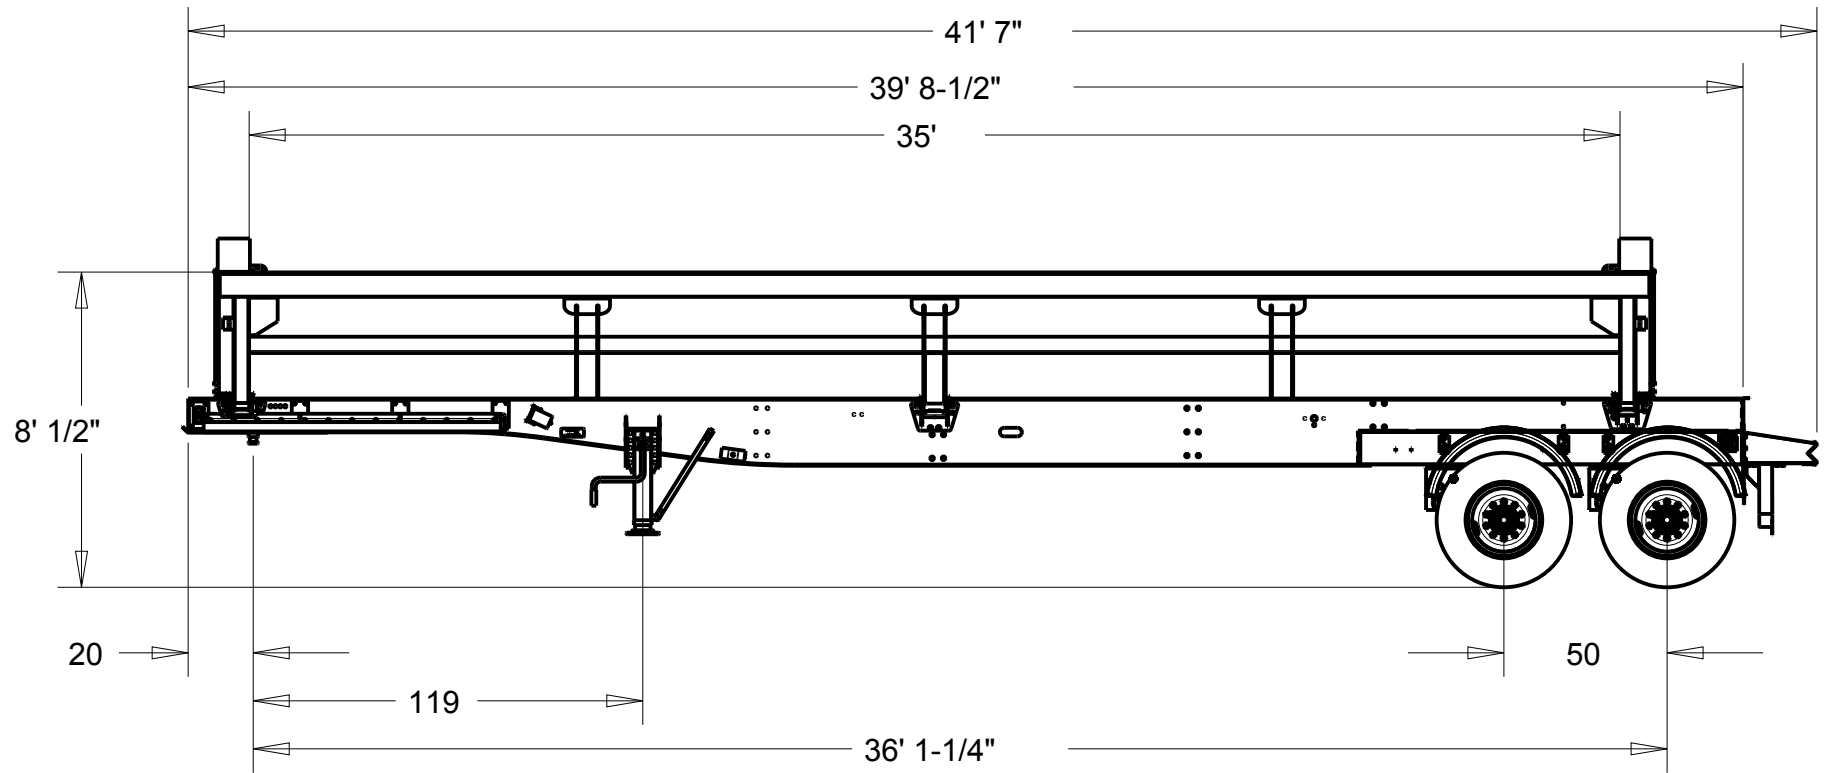

VOLUME: LEVEL: 23.00 CU. YDS. APPX.
HEAPING: 28.00 CU. YDS. APPX.

729 W. 21ST. P.O. BOX 265
SOUTH SIOUX CITY, NE 68776

DIMENSIONS DISPLAYED ARE
IN FEET & INCHES

STANDARD TANDEM TRAILER
39'-8" FRAME - 35' TUB