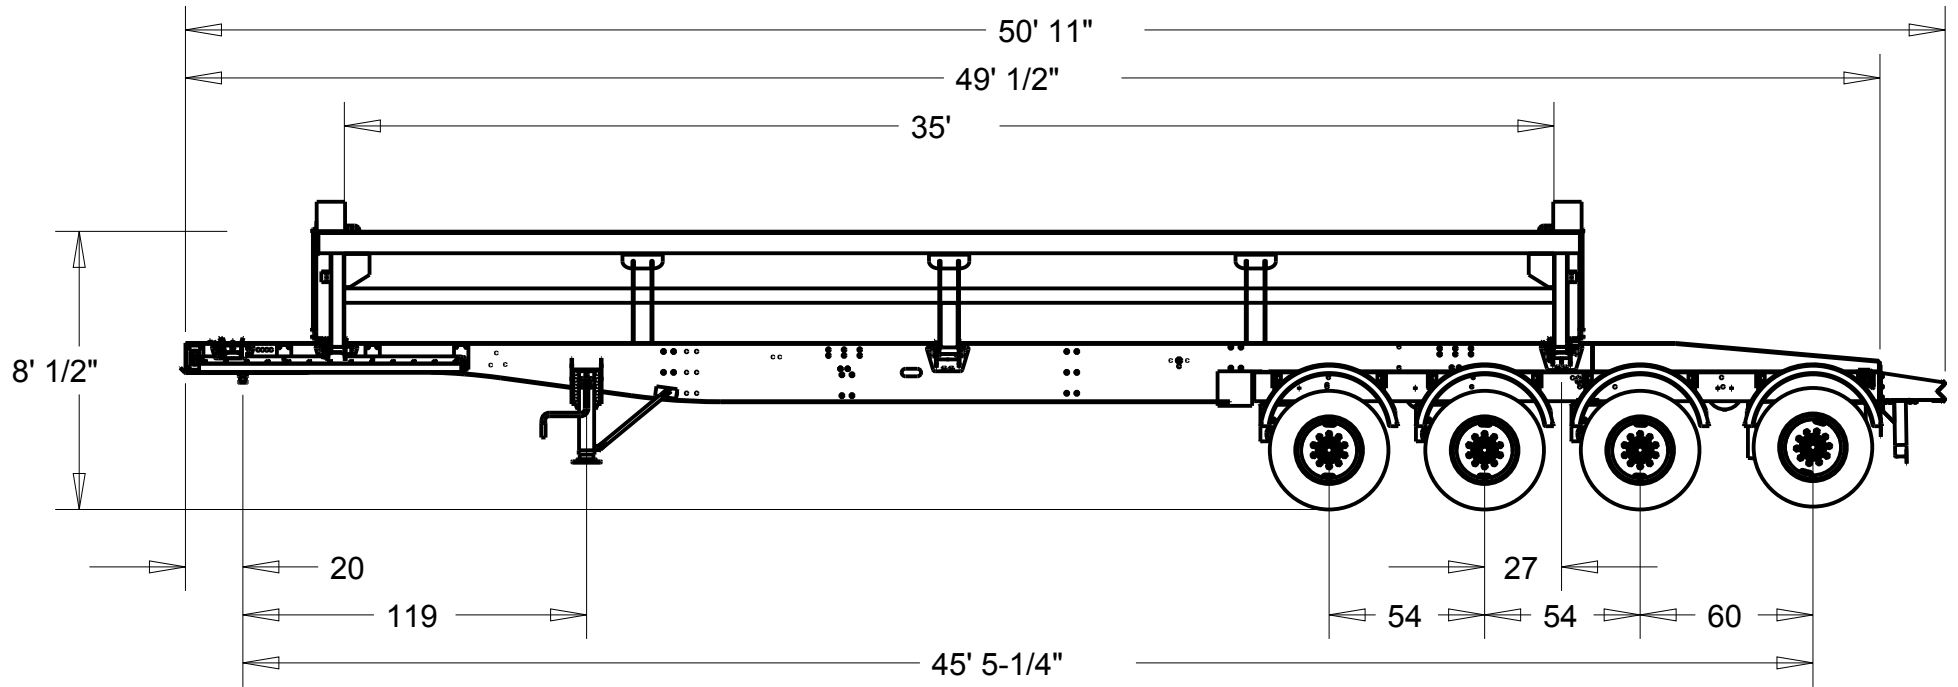

VOLUME: LEVEL: 23.00 CU. YDS. APPX.
HEAPING: 28.00 CU. YDS. APPX.

729 W. 21ST. P.O. BOX 265
SOUTH SIOUX CITY, NE 68776

DIMENSIONS DISPLAYED ARE
IN FEET & INCHES

SPREAD QUAD AXLE TRAILER
49' FRAME - 35' TUB