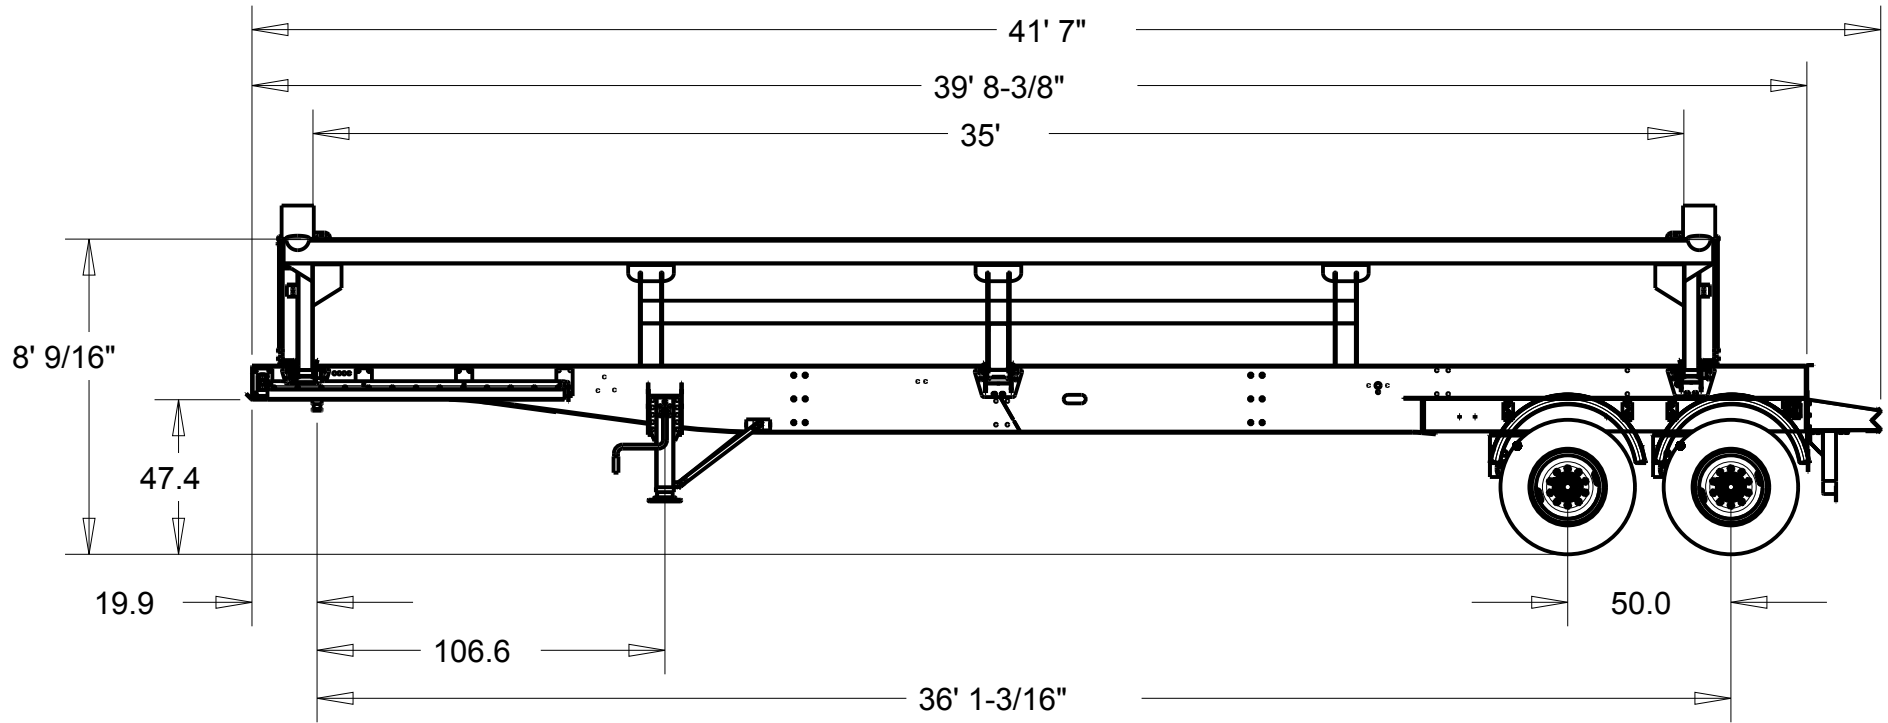

VOLUME: LEVEL: 23.00 CU. YDS. APPX.
HEAPING: 28.00 CU. YDS. APPX.

729 W. 21ST. P.O. BOX 265
SOUTH SIOUX CITY, NE 68776

DIMENSIONS DISPLAYED ARE
IN FEET & INCHES

STANDARD TANDEM TRAILER
39'-8" FRAME - 35' TUB