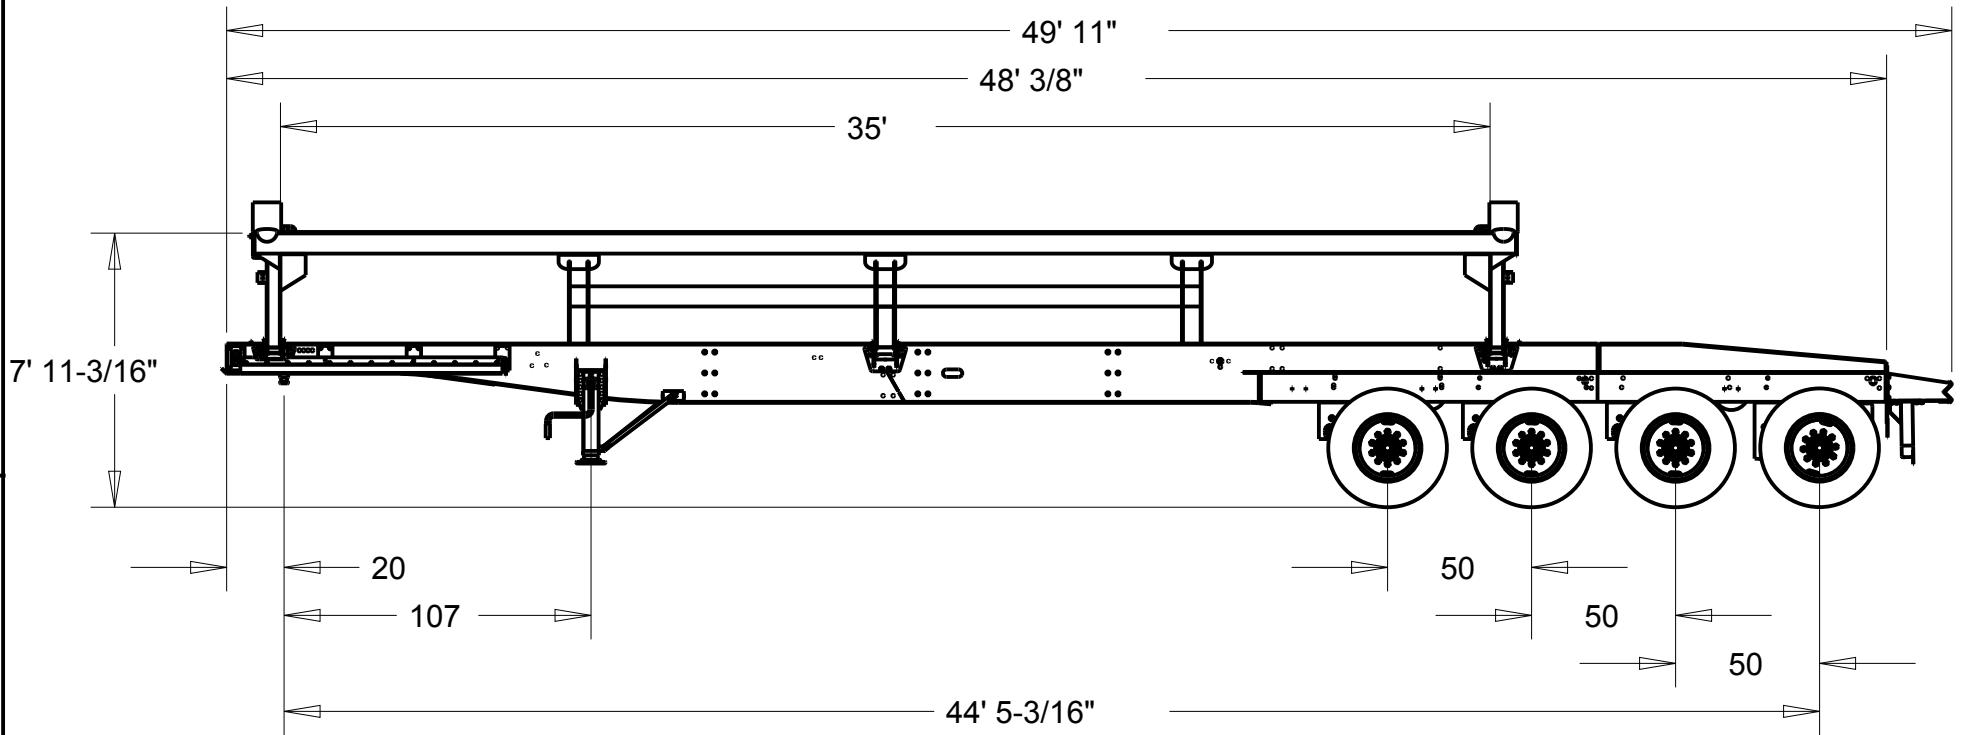

VOLUME: LEVEL: 23.00 CU. YDS. APPX.
HEAPING: 28.00 CU. YDS. APPX.

729 W. 21ST. P.O. BOX 265
SOUTH SIOUX CITY, NE 68776

DIMENSIONS DISPLAYED ARE
IN FEET & INCHES

STANDARD QUAD AXLE TRAILER
48' FRAME - 35' TUB